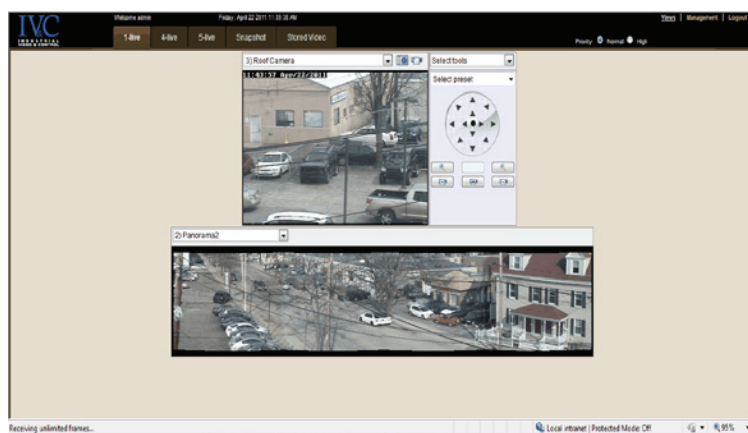

Visit
www.ivcco.com/demonstrations/index.html
for a live video demonstration

MZ-3634-01 Specifications

Imager	1/3.2" CMOS
AES	1/5 ~ 1/40,000 sec
Exposure	Auto
Min. Illum.	0.1 lux
White Balance	Auto
Iris	Auto
Focus	Manual
View Angle	35.2° - 90.7°
Focal Length	3 - 8 mm
F-number	1.2
Resolution	1600x1200

IVC Camera System Software

At the heart of our camera system is our **Relay Server Software**. This scalable, enterprise application provides a full range of camera management and viewing features for up to 24 IP-cameras. Camera video can be accessed over a LAN, WAN, VPN, or the Internet from virtually anywhere, and can be connected by fiber, copper, satellite, or encrypted wireless radio. Live and stored video can be viewed and controlled from anywhere on-site or off-site by authorized users from any networked PC.

Point & click camera access and control

Fully configurable multi-up displays

IVC's **View Station Software** provides comprehensive multi-camera management and viewing. The View Station console is completely configurable. Users can view video from up to 25 cameras on a single or multiple monitors. Tours of selected preset views from any number of cameras can be defined on one or more schedules. The View Station provides sophisticated, yet easy to use alarm management. At the occurrence of a user-defined alarm, any camera control, discreet URL command, or executable program can be invoked.