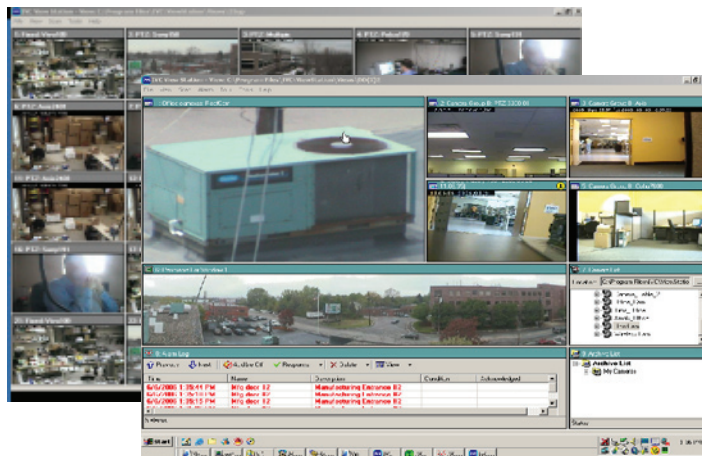

The camera can accept one contact closure or TTL input from an auxiliary security or process-monitoring device to initiate automatic views and video recordings of intrusions or process malfunctions.

The camera is housed in a heavy duty, all weather, stainless steel, IP-68 rated enclosure ready for mounting and requires only a powered Ethernet network connection.

Compression	M-JPEG; MPEG4; H.264
Ethernet	100Base-TX/10BaseT (RJ-45)
I/O Terminals	1 Input, 1 Output
Alarms	In-video; tamper
Frame Rate	30 FPS (1280x720) 15 FPS (1600x1200)
Power Req.	12 VDC, 24 VAC, 110-240 VAC, PoE
Power Cons.	28 W max
Weight	24 lbs
Dimensions	6.1" W x 4.57"H
Operating Temp.	-29° - 50° C

IVC Camera System Software

At the heart of our camera system is our **Relay Server Software**. This scalable, enterprise application provides a full range of camera management and viewing features for up to 24 IP-cameras. Camera video can be accessed over a LAN, WAN, VPN, or the Internet from virtually anywhere, and can be connected by fiber, copper, satellite, or encrypted wireless radio. Live and stored video can be viewed and controlled from anywhere on-site or off-site by authorized users from any networked PC.

Point & click camera access and control

Fully configurable multi-up displays

IVC's **View Station Software** provides comprehensive multi-camera management and viewing. The View Station console is completely configurable. Users can view video from up to 25 cameras on a single or multiple monitors. Tours of selected preset views from any number of cameras can be defined on one or more schedules. The View Station provides sophisticated, yet easy to use alarm management. At the occurrence of a user-defined alarm, any camera control, discreet URL command, or executable program can be invoked.